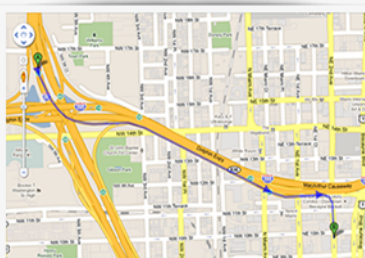

Driving Direction

MiamiShared Address:

990 Biscayne Blvd. Office 501 Miami, FL 33132

Phone: (305) 929-8688

Email: info@miamishared.com

ARE YOU LOST? Call: 786-564-4236

[Driving Directions](#)

[Parking Instructions](#)

[Building Entrance](#)

From MacArthur Causeway (A1A S)

[Click To See Google Route](#)

1. Head northwest on Florida A1A S
2. Take exit 2 toward US-1/Biscayne Blvd/Arenas/Pac
3. Merge onto NE 13th St
4. Turn left at Biscayne Blvd
5. Turn right at NE 10th St
6. Take the 1st left onto NE 2nd Ave

From I-95 South

[Click To See Google Route](#)

1. Head south on I-95 S
2. Take exit 2D on the left toward I-395/Miami Beach
3. Take exit 2B toward US-1/Biscayne Blvd/Arenas/Pac
4. Keep right at the fork, follow signs for NE 2nd Ave and merge onto NE 2nd Ave
5. NE 2nd Ave (Valet Parking on the left)

From Biscayne Blvd (South)

[Click To See Google Route](#)

1. Head south on Biscayne Blvd
2. Turn right at NE 10th St
3. Take the 1st left onto NE 2nd Ave
4. NE 2nd Ave (Valet Parking on the left)

From Biscayne Blvd (North)