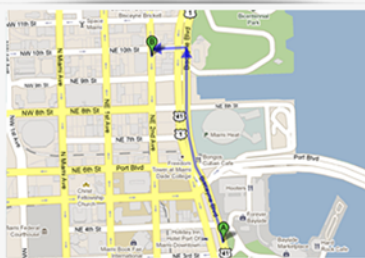

[Building Entrance](#)

From MacArthur Causeway (A1A S)

[Click To See Google Route](#)

1. Head northwest on Florida A1A S
2. Take exit 2 toward US-1/Biscayne Blvd/Arenas/Pac
3. Merge onto NE 13th St
4. Turn left at Biscayne Blvd
5. Turn right at NE 10th St
6. Take the 1st left onto NE 2nd Ave

From I-95 South

[Click To See Google Route](#)

1. Head south on I-95 S
2. Take exit 2D on the left toward I-395/Miami Beach
3. Take exit 2B toward US-1/Biscayne Blvd/Arenas/Pac
4. Keep right at the fork, follow signs for NE 2nd Ave and merge onto NE 2nd Ave
5. NE 2nd Ave (Valet Parking on the left)

From Biscayne Blvd (South)

[Click To See Google Route](#)

1. Head south on Biscayne Blvd
2. Turn right at NE 10th St
3. Take the 1st left onto NE 2nd Ave
4. NE 2nd Ave (Valet Parking on the left)

From Biscayne Blvd (North)

[Click To See Google Route](#)

1. Head south on Biscayne Blvd
2. Turn right at NE 10th St
3. Take the 1st left onto NE 2nd Ave
4. NE 2nd Ave (Valet Parking on the left)